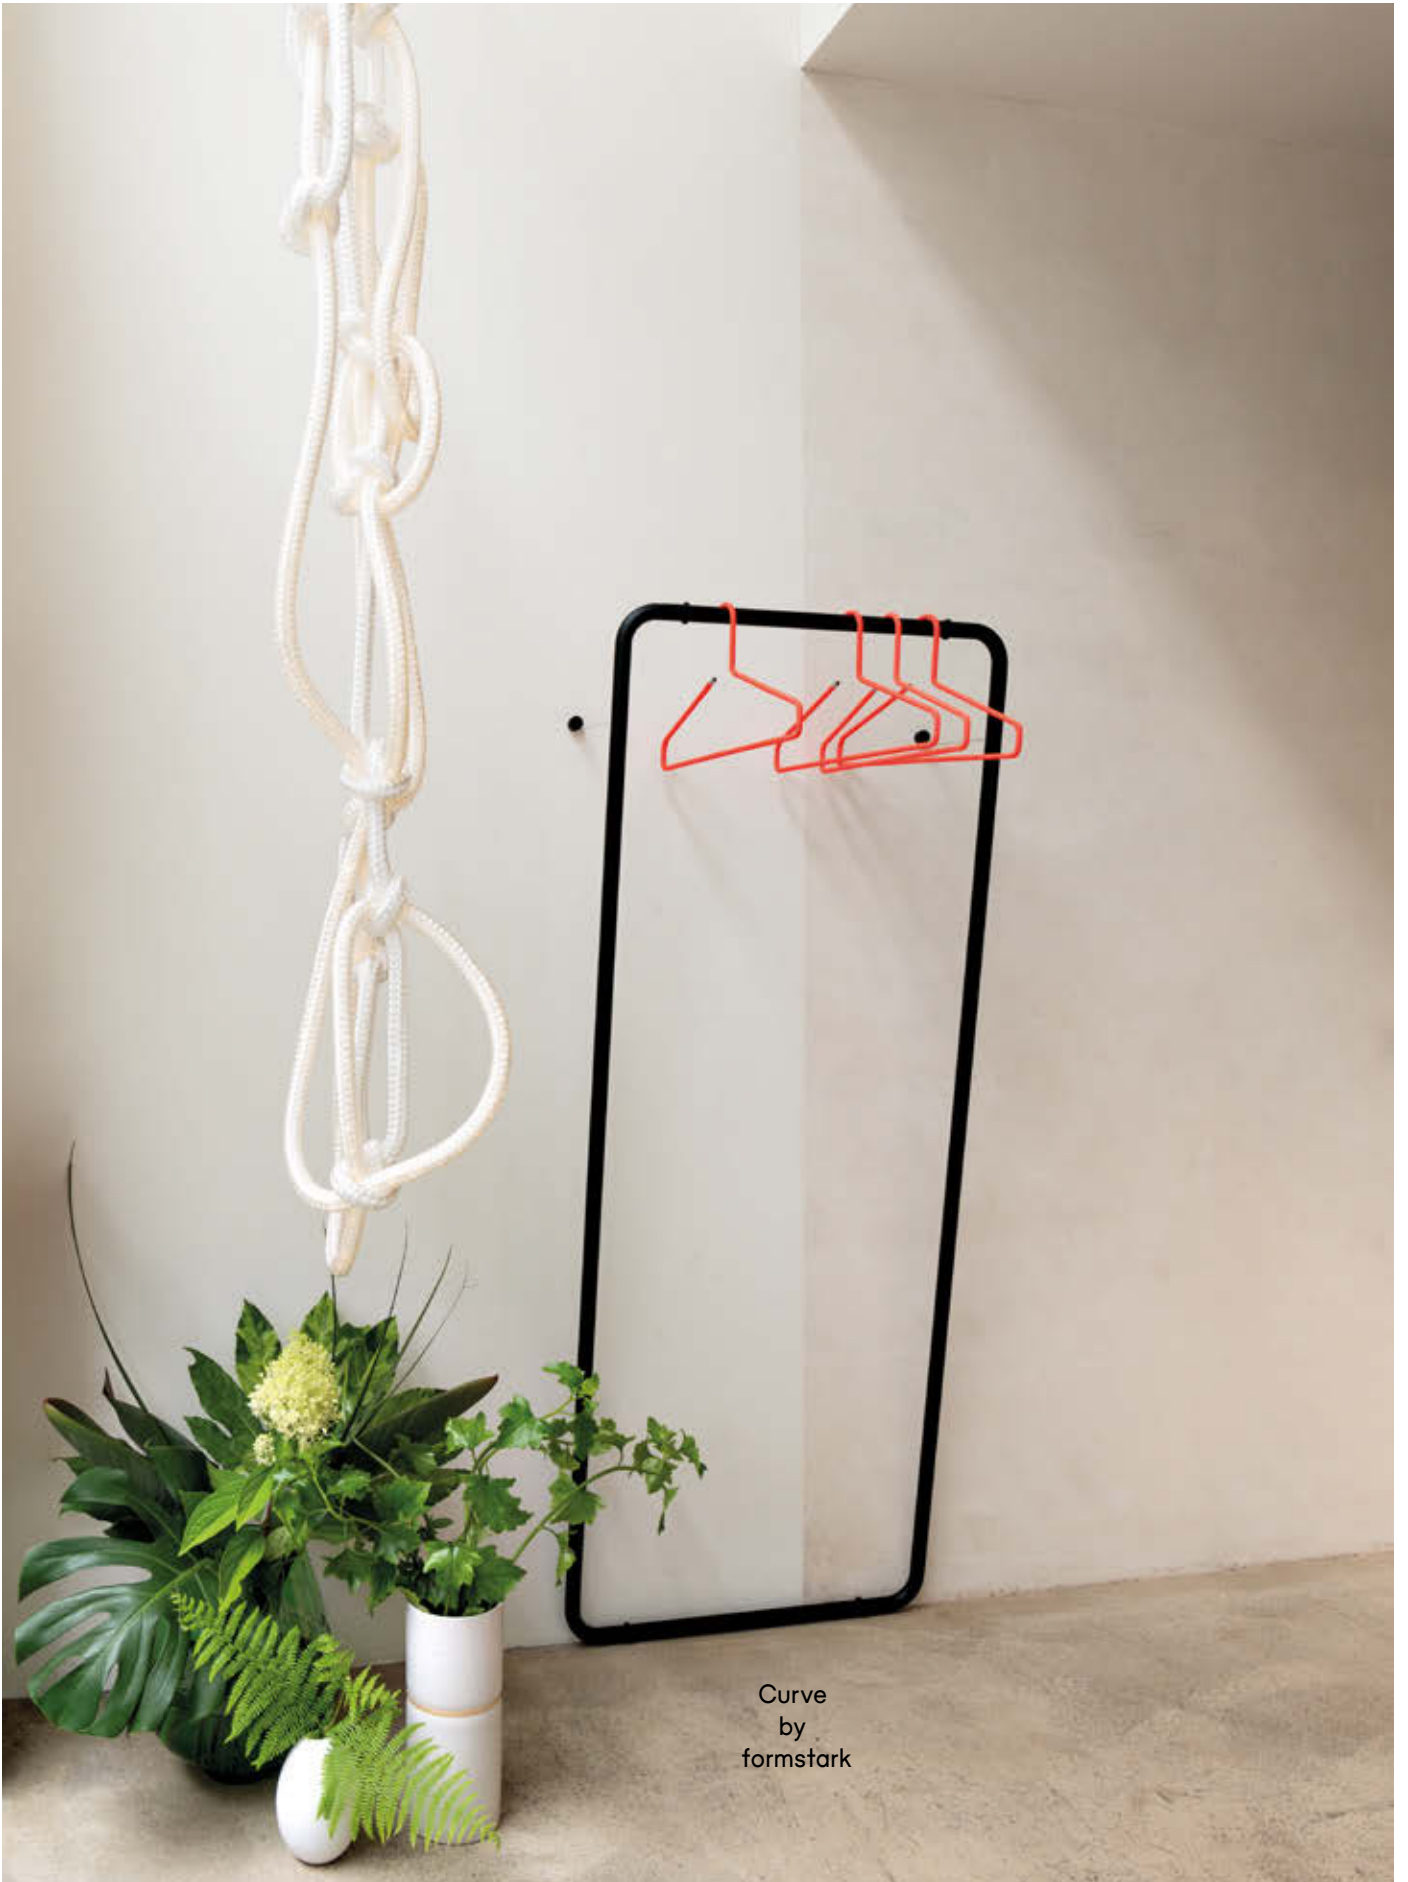

Tray / Tray Little
by
Apartment 8

INDOOR

OUTDOOR

A still life photograph featuring a lush green plant with broad, glossy leaves in a simple, cylindrical grey pot. The plant is positioned on a light-colored wooden surface. In the foreground, a shallow wooden bowl with a matching lid is placed, the lid resting on its side. To the left, a thick white rope is intricately knotted and draped vertically. In the background, a wooden molecular model is partially visible. The overall aesthetic is clean, natural, and minimalist.

Bowl
by
Silje Nesdal

Pin
by
Marc Venot

Bureau / Mala
by
Earnest Studio

Bowl
by
Silje Nesdal

Curve
by
formstark

0117.
by
Jehs + Laub

THE
GETAWAY

Bowl
by
Silje Nesdal