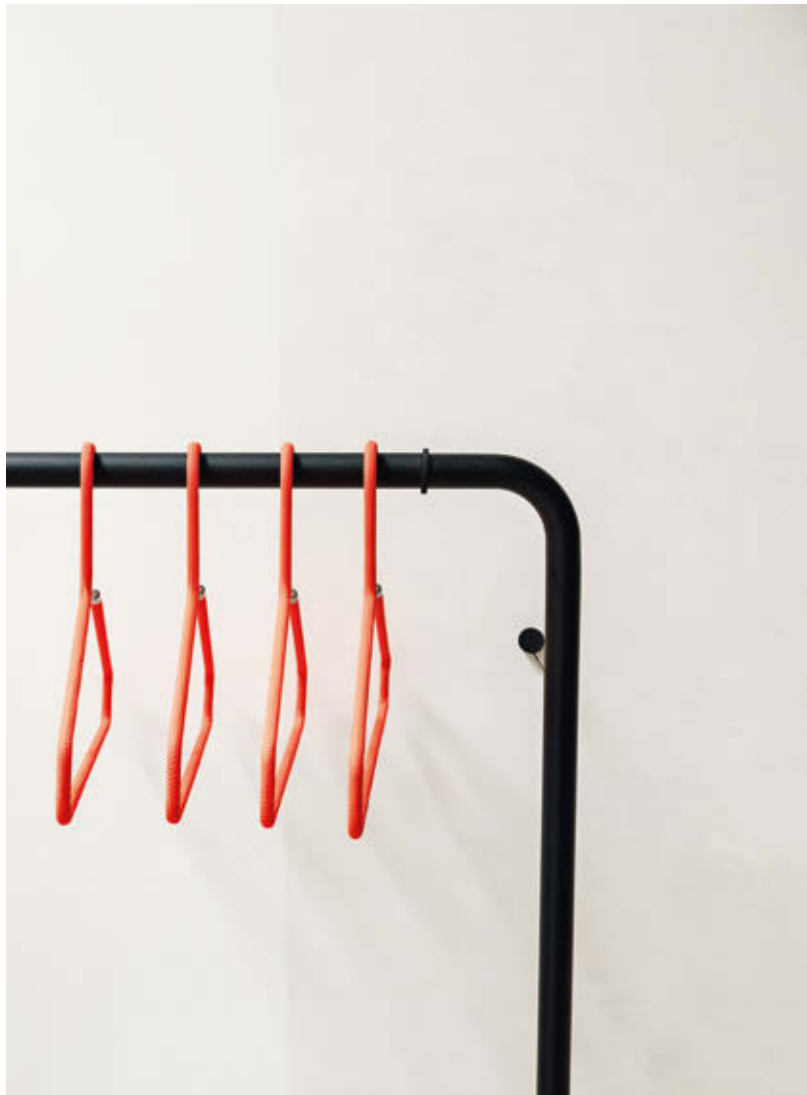

Bowl
by
Silje Nesdal

Pin
by
Marc Venot

Bureau / Mala
by
Earnest Studio

Bowl
by
Silje Nesdal

Curve
by
formstark

0117.
by
Jehs + Laub

THE
GETAWAY

Bowl
by
Silje Nesdal

Bench in two widths. Seat: MDF. Base frame: solid wood fully painted in a choice of 26 matt colours. W/H/D in cm: 75, 120/43/30

Pin by Marc Venot

Hakenleiste in 2 Breiten, mit verschiebbaren Klapphaken. Haken: Massivholz, deckend schwarz lackiert, Abschluss aus Messing, poliert, Rundrohr und Wandaufhängung: Metall, schwarz pulverbeschichtet. B/H/T in cm: 32,5, 65/14,5/6,5.